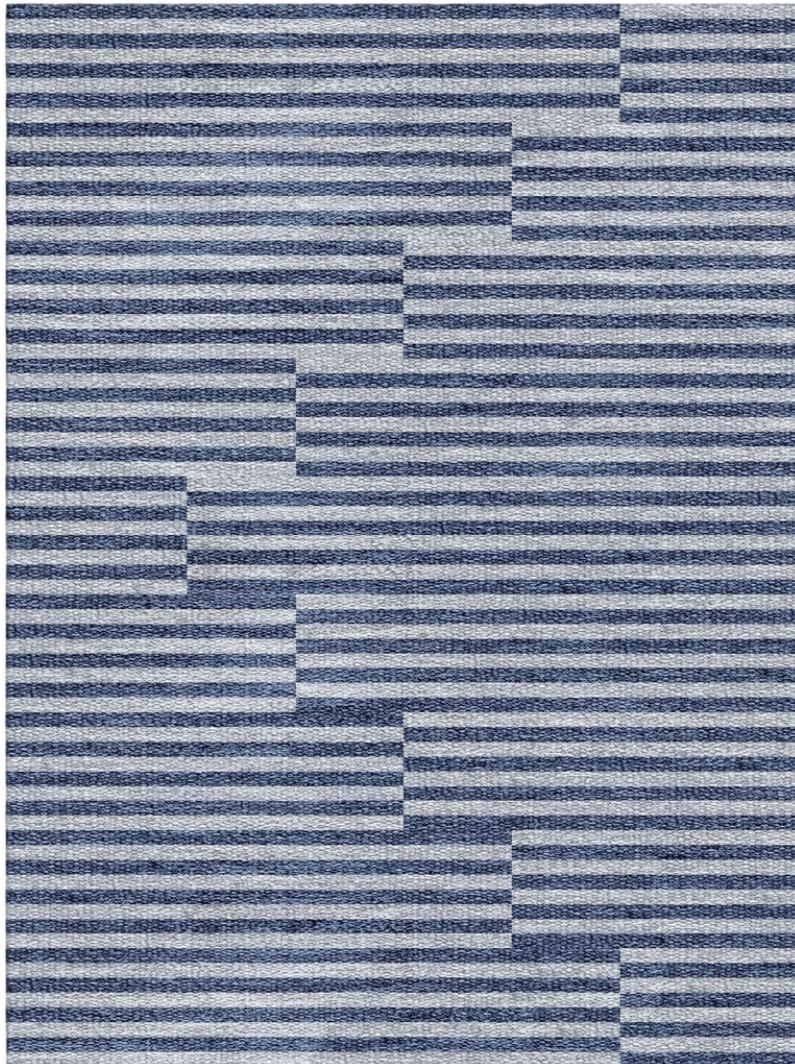

## FRENCH SLATE Do-re-mi Flatwoven

FW226-742

### DETAILS & SPECS

Designer	Studio
Construction	Flatwoven
Colorway	FRENCH SLATE
Collection	2020 A Spring: In the Mix

#### Pom Colors

2420

1457